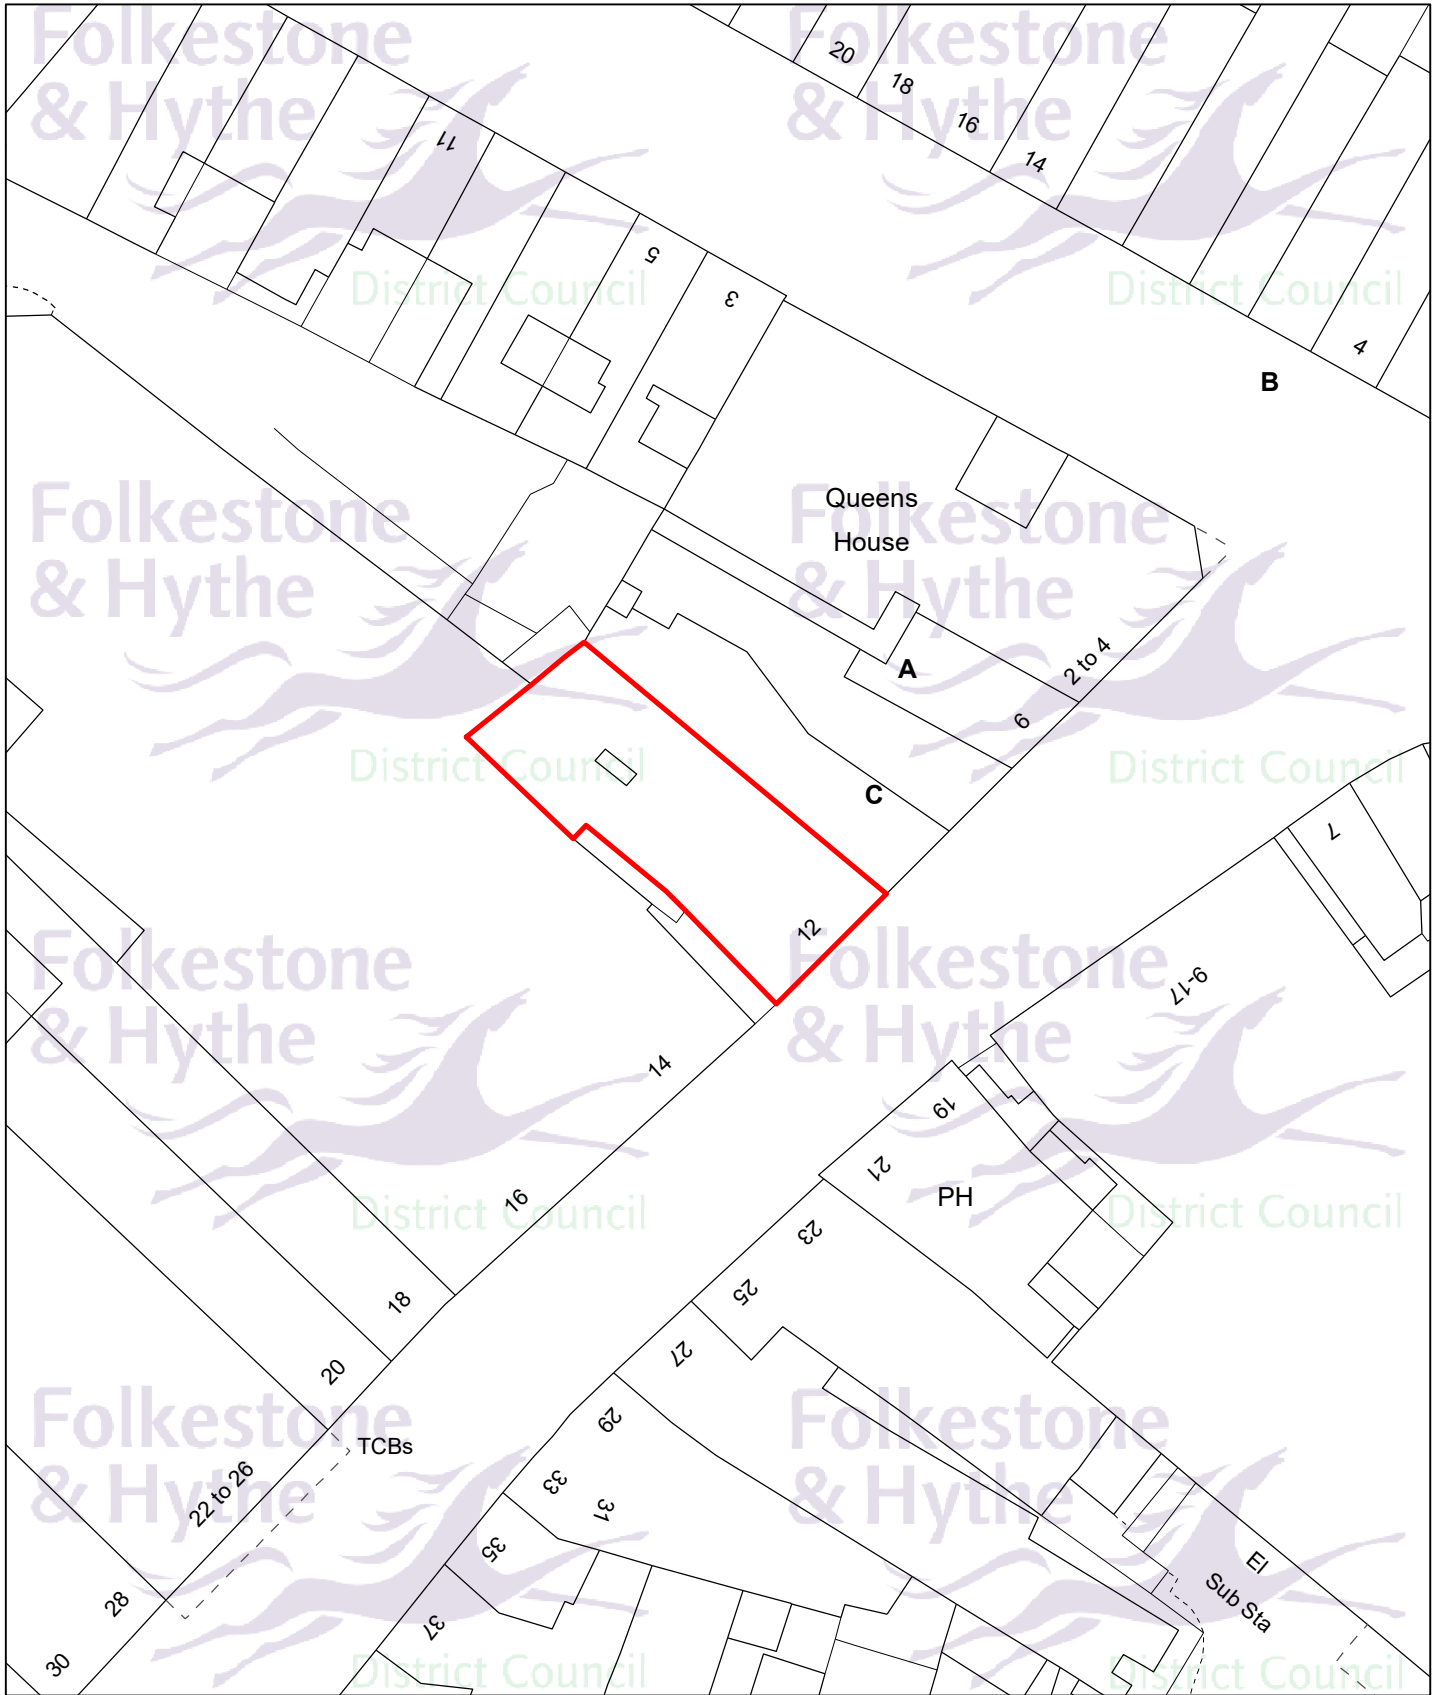

21/1306/FH

12 Sandgate Road, Folkestone, Kent, CT20 1DP

Drawn date:  
08 Oct 2021

Drawn by:  
Holly Bradbury

Drawing ref:  
2235/DC/LS

Contains Ordnance Survey data  
© Crown copyright and database right  
Folkestone & Hythe District Council 100019677 - 2021

Meters

0 5 10 20 30 40 50

Drawn at 1:500 on A4